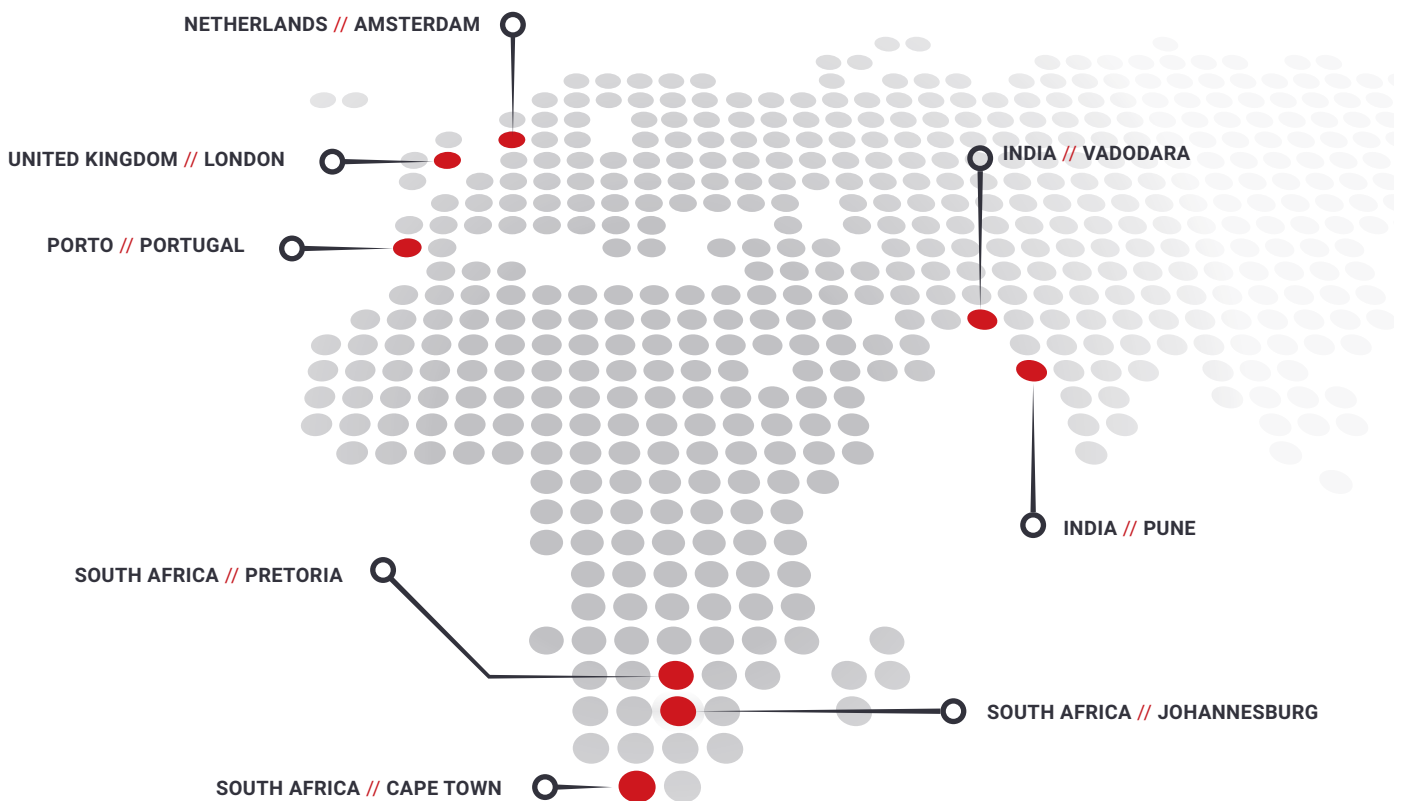

> Our international footprint

> Our group of companies

BBD builds effective digital business solutions which support the optimisation of your business processes. Using our in-depth knowledge of custom software development and system integration, we're able to design and implement cohesive bespoke digital strategies that speak to each client's technical architecture using the latest technologies and best practices.

✉ info@bbdsoftware.com www.bbdsoftware.com

Fusion Software's product range features innovative and powerful ERP solutions for the SME market, including CRM, Projects, Timesheets, Accounting, Inventory, Field Service, Ticketing and HR modules to name a few. Fusion's business management software boasts web, app, and software based solutions.

✉ info@fusionsoftware.co.za www.fusionsoftware.co.za

Ilion links data and risk adjusted financial performance to deliver advanced predictive financial and risk analytics as well as data mining and financial risk model solutions. Technology neutral, Ilion works alongside their clients to create fully implemented solutions.

✉ info@ilion.co.za www.ilion.co.za

Through bleeding edge technologies including robotic process automation (RPA), enterprise content capture (ECC) and business process management (BPM), Xpertek Contact enables their clients to leverage digital solutions to enhance internal operations. RPA and ECC allow for the sourcing and digitisation of data from almost any data source while BPM controls the flow and presentation of this data to users before it is used to deliver the desired outcome.

✉ info@xpertek.co.za www.xpertek.co.za