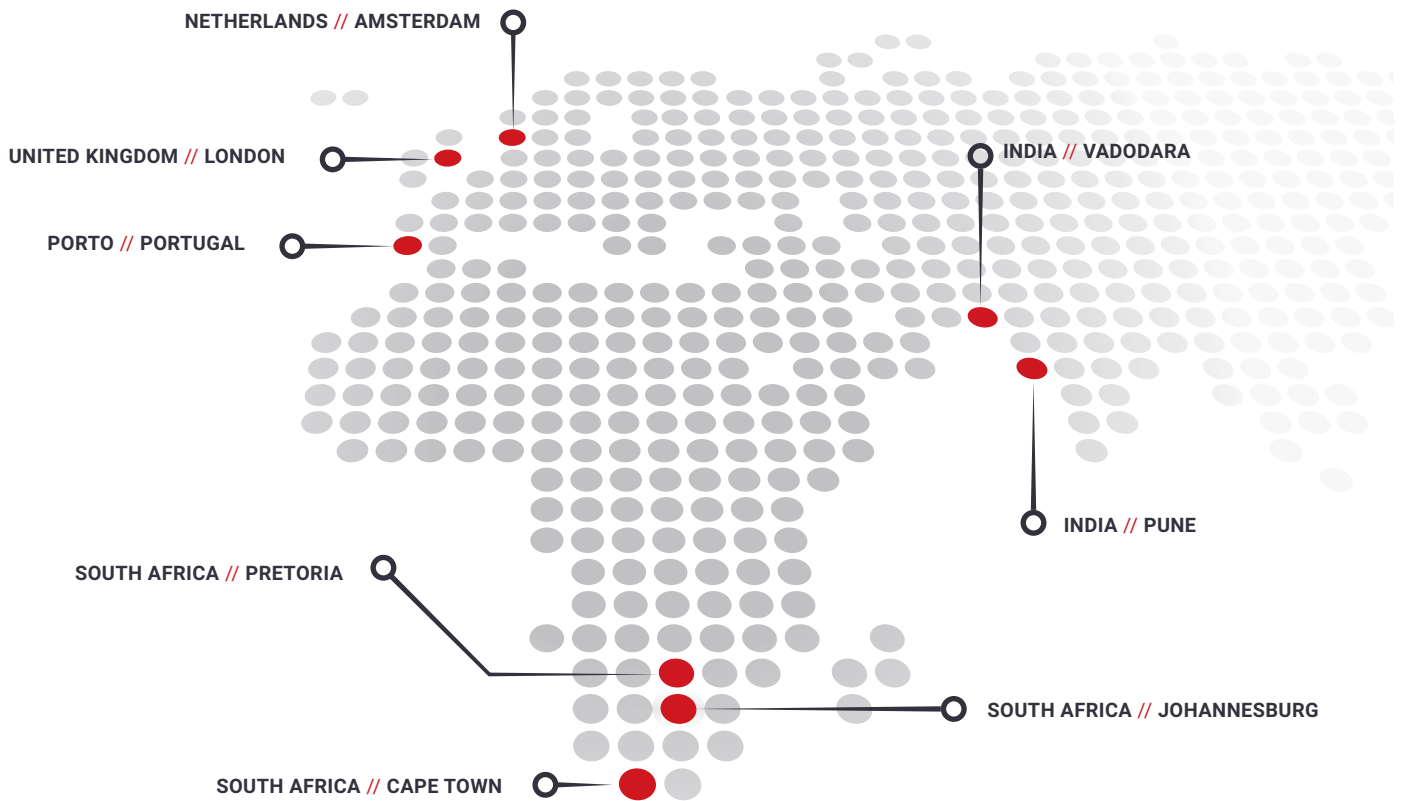

> Our international footprint

> Our group of companies

BBD builds effective digital business solutions which support the optimisation of your business processes. Using our in-depth knowledge of custom software development and system integration, we're able to design and implement cohesive bespoke digital strategies that speak to each client's technical architecture using the latest technologies and best practices.

✉ info@bbdssoftware.com www.bbdssoftware.com

Fusion Software's product range features innovative and powerful ERP solutions for the SME market, including CRM, Projects, Timesheets, Accounting, Inventory, Field Service, Ticketing and HR modules to name a few. Fusion's business management software boasts web, app, and software based solutions.

✉ info@fusionsoftware.co.za www.fusionsoftware.co.za

Ilion links data and risk adjusted financial performance to deliver advanced predictive financial and risk analytics as well as data mining and financial risk model solutions. Technology neutral, Ilion works alongside their clients to create fully implemented solutions.

✉ info@ilion.co.za www.ilion.co.za

Through bleeding edge technologies including robotic process automation (RPA), enterprise content capture (ECC) and business process management (BPM), Xpertek Contact enables their clients to leverage digital solutions to enhance internal operations. RPA and ECC allow for the sourcing and digitisation of data from almost any data source while BPM controls the flow and presentation of this data to users before it is used to deliver the desired outcome.

✉ info@xpertek.co.za www.xpertek.co.za